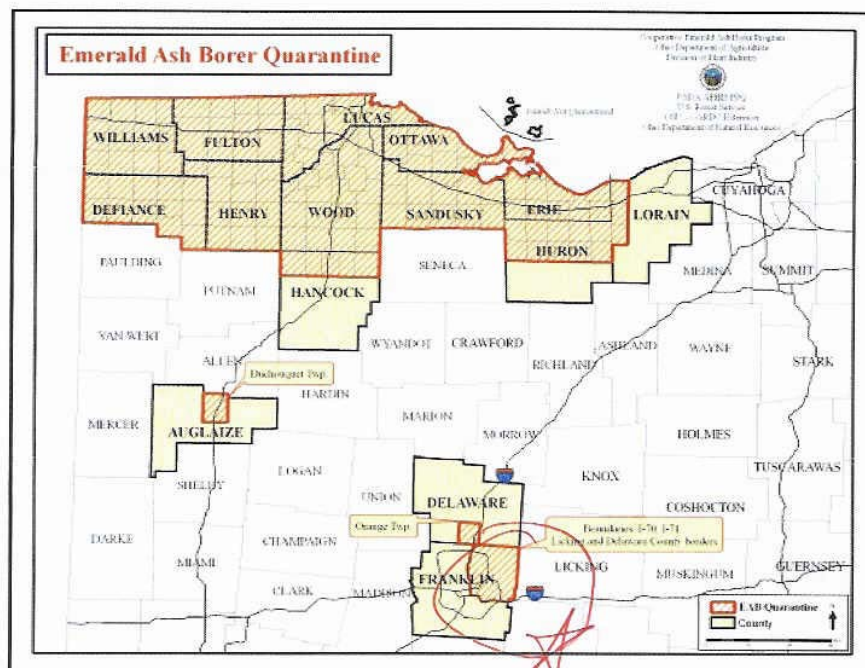

FIREWOOD ALERT

It is Illegal to Move Firewood

and ash-tree materials out of Michigan into Ohio, out of Indiana's infested counties into Ohio, and out of Ohio's quarantined areas. These materials may harbor Emerald Ash Borer, a major threat to Ohio's 3.8 billion ash trees.

Violators Face Fines up to \$4,000

Questions?
1-888-OHIO-EAB
www.ohioagriculture.gov/eab